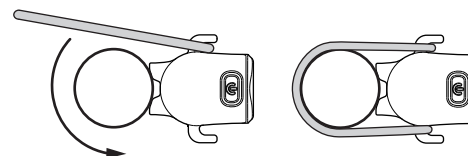

(2023)

Run Times and Modes

STRIP DRIVE FRONT

	BLAST	ENDURO	ECONOMY	FLASH 1	FLASH 2	FLASH 3	FLASH 4	FLASH 5	FLASH 6	DAY FLASH
	100 LUMENS	50 LUMENS	15 LUMENS	25 LUMENS	50 LUMENS	50 LUMENS	75 LUMENS	25/5 LUMENS	50 LUMENS	400 LUMENS
	2:30 h:min	4:30 h:min	11:00 h:min	13:00 h:min	4:00 h:min	5:30 h:min	4:30 h:min	11:00 h:min	21:30 h:min	5:00 h:min

Battery

Charging

Mounting

- Before using your Lezyne LED Light for the first time, fully charge battery.
- Antes de utilizar la luz LED por primera vez, cargue completamente la batería.
- Avant d'utiliser votre lampe LED Lezyne pour la première fois, chargez complètement la batterie.
- Bevor Sie die ihre Lezyne Lampe zum ersten Mal benutzen, sollte Sie diese vollständig laden.
- 最初にLezyne LEDライトを使用する前に、バッテリーをフルに充電してください。

(2024)

Run Times and Modes

STRIP + DRIVE FRONT

	ECONOMY	BLAST	PULSE	FLASH 1	DAY FLASH 1	DAY FLASH 2	FEMTO
	50 LUMENS	200 LUMENS	200 LUMENS	100 LUMENS	200 LUMENS	700 LUMENS	20 LUMENS
	15:00 h:min	4:00 h:min	10:00 h:min	15:00 h:min	50:00 h:min	20:00 h:min	75:00 h:min

Battery

Mounting

on/off : hold 2 sec

Run Times and Modes

STRIP DRIVE PRO ALERT 400+ REAR

	ECONOMY	BLAST	PULSE	FLASH 1	DAY FLASH 1	DAY FLASH 2	FEMTO	ACTIVE ALERT
	15 LUMENS	80 LUMENS	80 LUMENS	50 LUMENS	200 LUMENS	400 LUMENS	5 LUMENS	150 LUMENS
	26:00 h:min	5:30 h:min	14:00 h:min	21:00 h:min	30:00 h:min	18:00 h:min	80:00 h:min	

STRIP DRIVE PRO 400+ REAR

	ECONOMY	BLAST	PULSE	FLASH 1	DAY FLASH 1	DAY FLASH 2	FEMTO
	15 LUMENS	80 LUMENS	80 LUMENS	50 LUMENS	200 LUMENS	400 LUMENS	5 LUMENS
	26:00 h:min	5:30 h:min	14:00 h:min	23:00 h:min	30:00 h:min	18:00 h:min	80:00 h:min

STRIP DRIVE 300+ REAR

	ECONOMY	BLAST	PULSE	FLASH 1	DAY FLASH 1	DAY FLASH 2	FEMTO
	15 LUMENS	60 LUMENS	60 LUMENS	40 LUMENS	150 LUMENS	300 LUMENS	5 LUMENS
	18:00 h:min	5:30 h:min	12:00 h:min	32:00 h:min	24:00 h:min	17:00 h:min	80:00 h:min