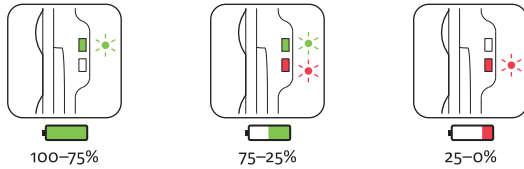

(2023)

Run Times and Modes

STRIP DRIVE FRONT

	BLAST	ENDURO	ECONOMY	FLASH 1	FLASH 2	FLASH 3	FLASH 4	FLASH 5	FLASH 6	DAY FLASH
	100 LUMENS	50 LUMENS	15 LUMENS	25 LUMENS	50 LUMENS	50 LUMENS	75 LUMENS	25/5 LUMENS	50 LUMENS	400 LUMENS
	2:30 h:min	4:30 h:min	11:00 h:min	13:00 h:min	4:00 h:min	5:30 h:min	4:30 h:min	11:00 h:min	21:30 h:min	5:00 h:min

Battery

Charging

Mounting

- Before using your Lezyne LED Light for the first time, fully charge battery.
- Antes de utilizar la luz LED por primera vez, cargue completamente la batería.
- Avant d'utiliser votre lampe LED Lezyne pour la première fois, chargez complètement la batterie.
- Bevor Sie die ihre Lezyne Lampe zum ersten Mal benutzen, sollte Sie diese vollständig laden.
- 最初にLezyne LEDライトを使用する前に、バッテリーをフルに充電してください。

(2024)

Run Times and Modes

STRIP + DRIVE FRONT

	ECONOMY	BLAST	PULSE	FLASH 1	DAY FLASH 1	DAY FLASH 2	FEMTO
	50 LUMENS	200 LUMENS	200 LUMENS	100 LUMENS	200 LUMENS	700 LUMENS	20 LUMENS
	15:00 h:min	4:00 h:min	10:00 h:min	15:00 h:min	50:00 h:min	20:00 h:min	75:00 h:min

Battery

Mounting

on/off : hold 2 sec

Run Times and Modes

STRIP DRIVE PRO ALERT 400+ REAR

	ECONOMY	BLAST	PULSE	FLASH 1	DAY FLASH 1	DAY FLASH 2	FEMTO	ACTIVE ALERT
	15 LUMENS	80 LUMENS	80 LUMENS	50 LUMENS	200 LUMENS	400 LUMENS	5 LUMENS	150 LUMENS
	26:00 h:min	5:30 h:min	14:00 h:min	21:00 h:min	30:00 h:min	18:00 h:min	80:00 h:min	

STRIP DRIVE PRO 400+ REAR

	ECONOMY	BLAST	PULSE	FLASH 1	DAY FLASH 1	DAY FLASH 2	FEMTO
	15 LUMENS	80 LUMENS	80 LUMENS	50 LUMENS	200 LUMENS	400 LUMENS	5 LUMENS
	26:00 h:min	5:30 h:min	14:00 h:min	23:00 h:min	30:00 h:min	18:00 h:min	80:00 h:min

STRIP DRIVE 300+ REAR

	ECONOMY	BLAST	PULSE	FLASH 1	DAY FLASH 1	DAY FLASH 2	FEMTO
	15 LUMENS	60 LUMENS	60 LUMENS	40 LUMENS	150 LUMENS	300 LUMENS	5 LUMENS
	18:00 h:min	5:30 h:min	12:00 h:min	32:00 h:min	24:00 h:min	17:00 h:min	80:00 h:min