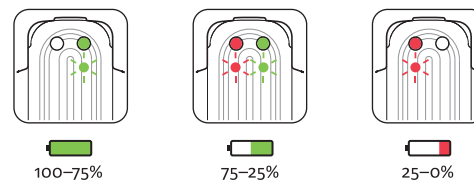

(2024)

Run Times and Modes

STRIP + DRIVE FRONT

	ECONOMY	BLAST	PULSE	FLASH 1	DAY FLASH 1	DAY FLASH 2	FEMTO
	50 LUMENS	200 LUMENS	200 LUMENS	100 LUMENS	200 LUMENS	700 LUMENS	20 LUMENS
	15:00 h:min	4:00 h:min	10:00 h:min	15:00 h:min	50:00 h:min	20:00 h:min	75:00 h:min

Battery

Mounting

on/off : hold 2 sec

Run Times and Modes

STRIP DRIVE PRO ALERT 400+ REAR

	ECONOMY	BLAST	PULSE	FLASH 1	DAY FLASH 1	DAY FLASH 2	FEMTO	ACTIVE ALERT
	15 LUMENS	80 LUMENS	80 LUMENS	50 LUMENS	200 LUMENS	400 LUMENS	5 LUMENS	150 LUMENS
	26:00 h:min	5:30 h:min	14:00 h:min	21:00 h:min	30:00 h:min	18:00 h:min	80:00 h:min	